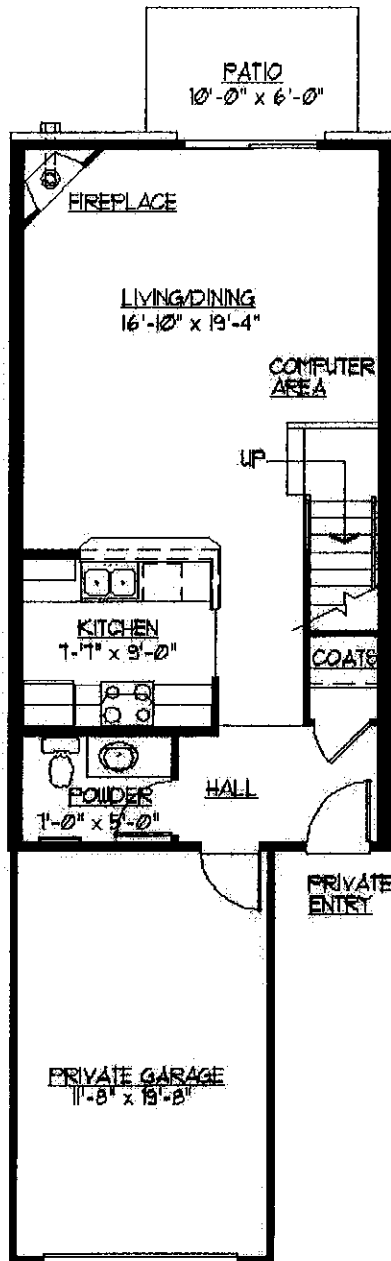

Prairie Oaks Apartment Homes

FIRST FLOOR

SECOND FLOOR

UNIT B (FIRST AND SECOND FLOOR)
TWO BEDROOM/ONE AND ONE HALF BATH
 1618 SQUARE FEET