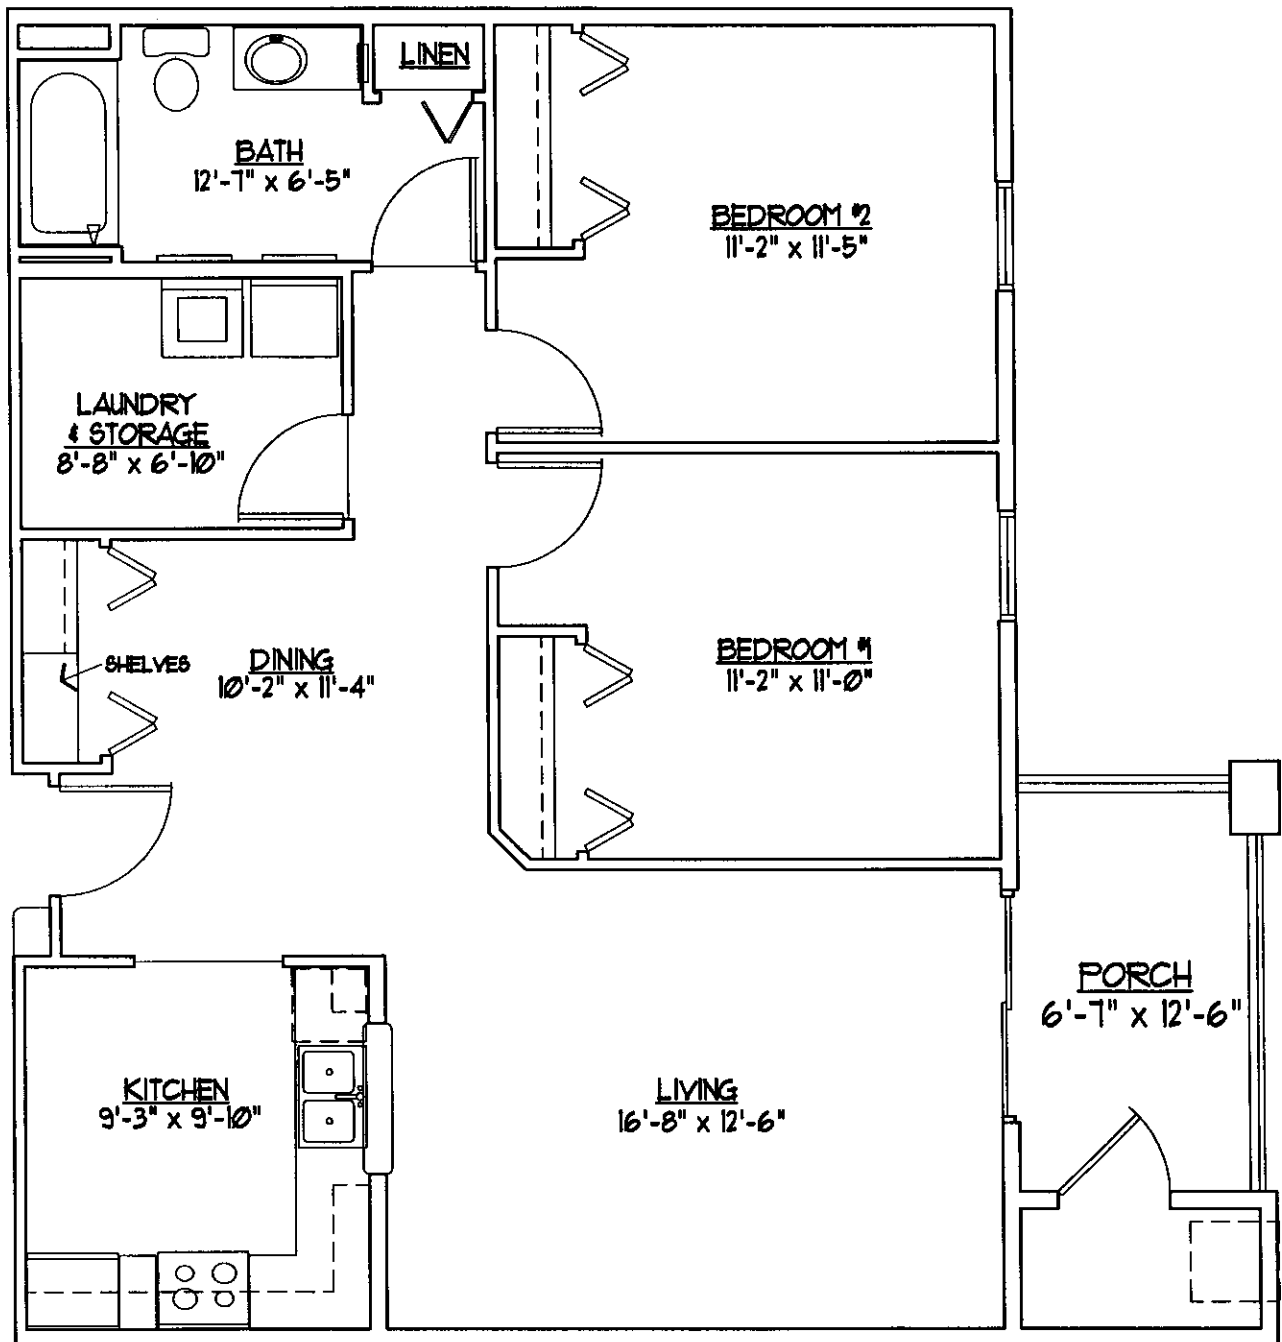

# PRAIRIE OAKS SENIOR HOUSING

**Unit A**  
**Two Bedrooms with One Bath**  
**1005 Square Feet**