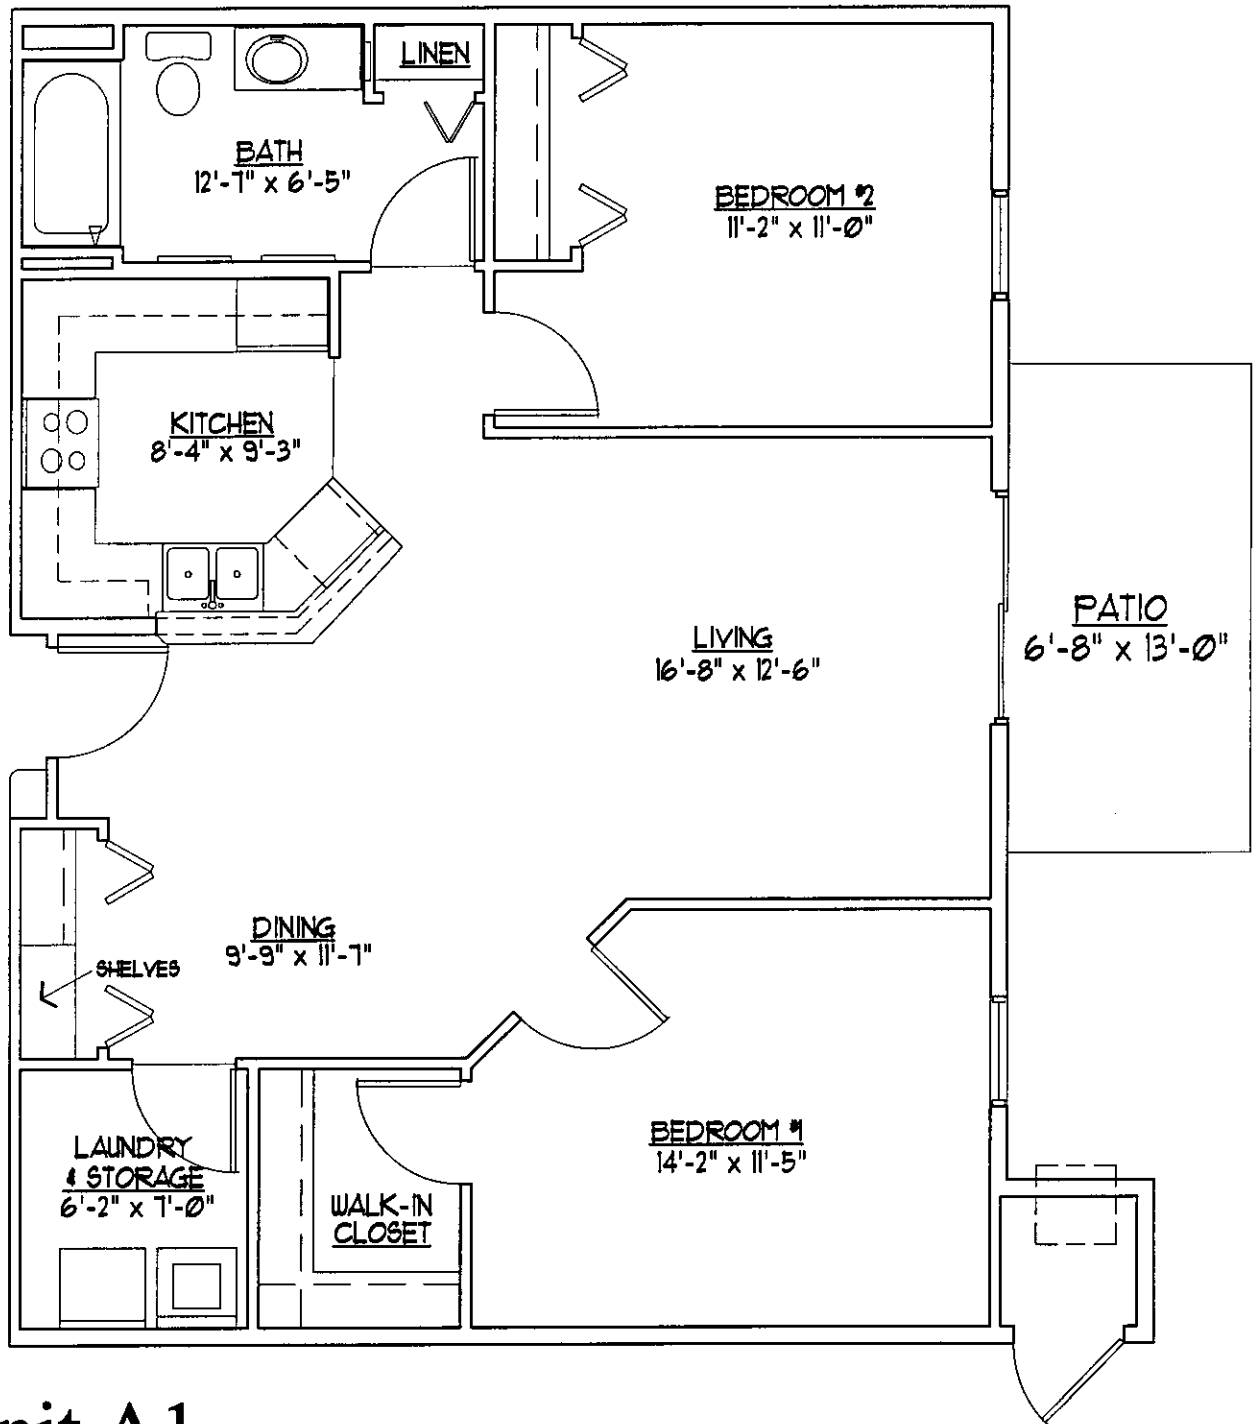

# PRAIRIE OAKS SENIOR HOUSING

**Unit A1**  
**Two Bedrooms with One Bath**  
**995 Square Feet**