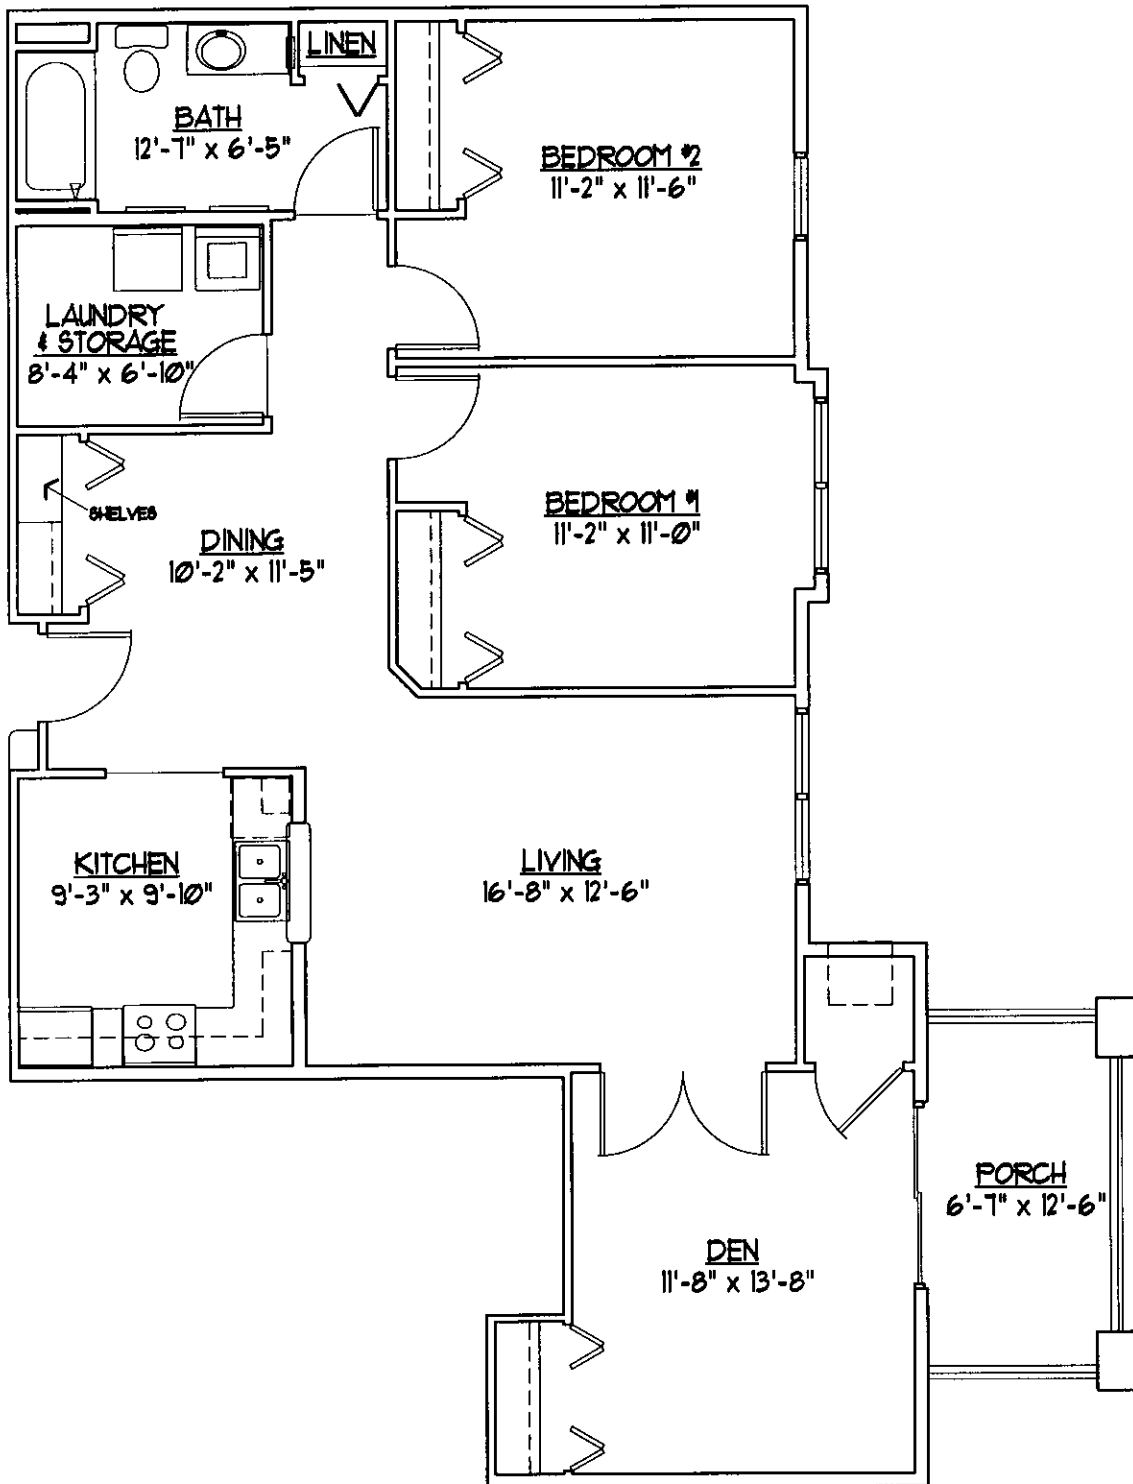

PRAIRIE OAKS SENIOR HOUSING

ORIGINAL

Unit A3
Two Bedrooms & Den with One Bath
1190 Square Feet