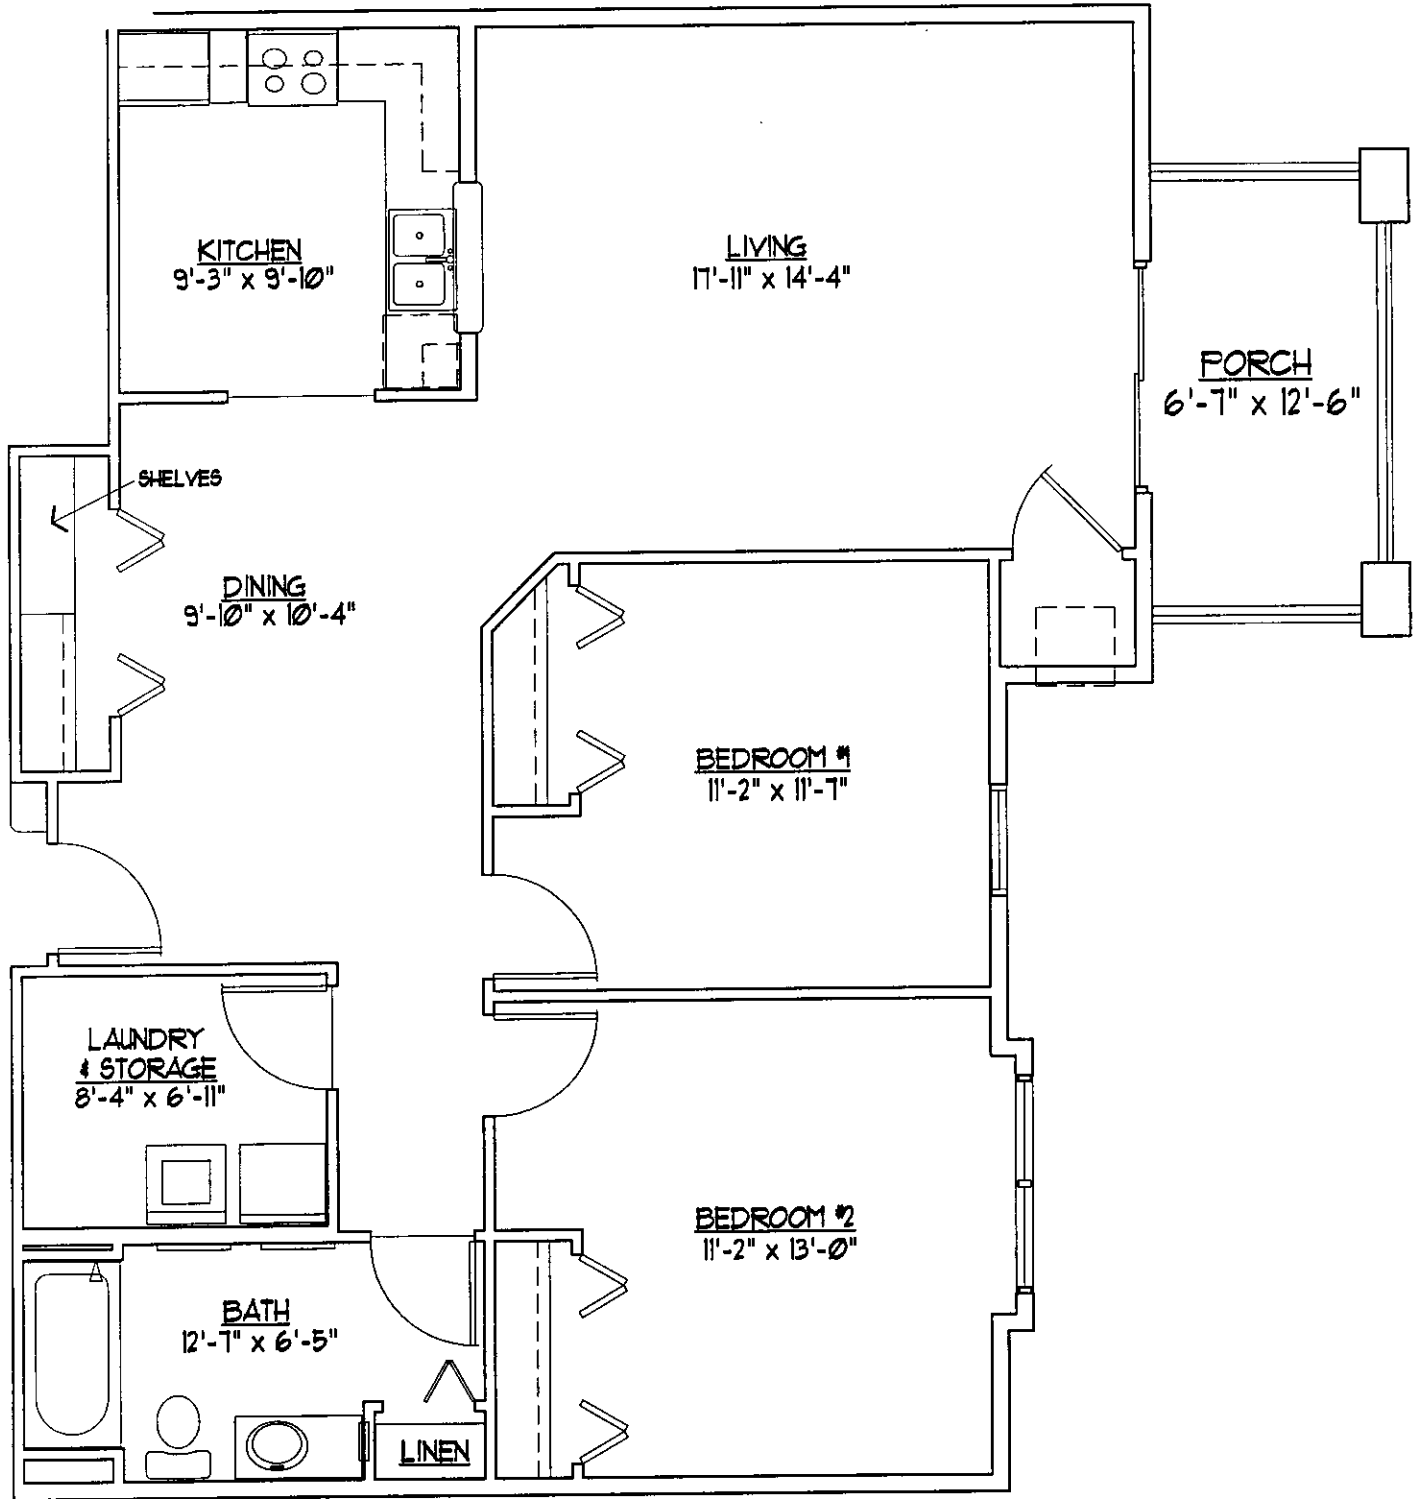

PRAIRIE OAKS SENIOR HOUSING

Unit A4
Two Bedrooms with One Bath
1135 Square Feet