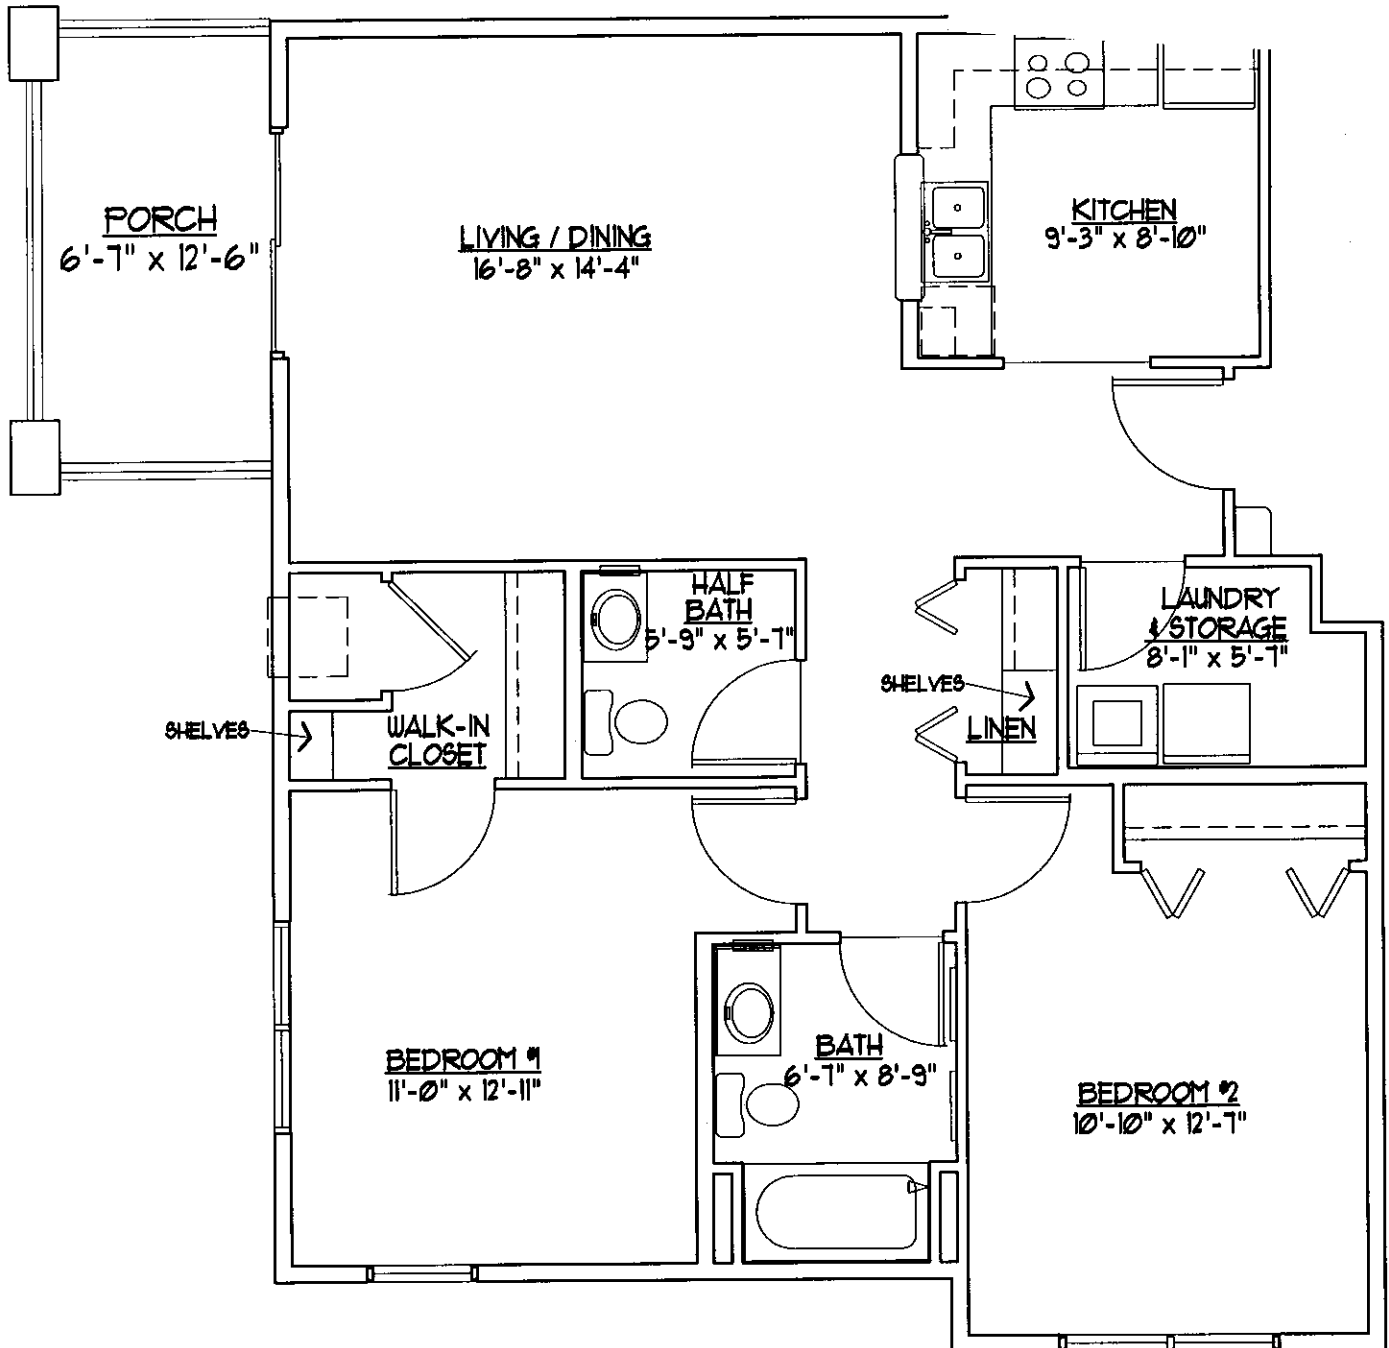

PRAIRIE OAKS SENIOR HOUSING ORIGINAL

Unit C
Two Bedrooms with One Full and One Half Bath
1005 Square Feet