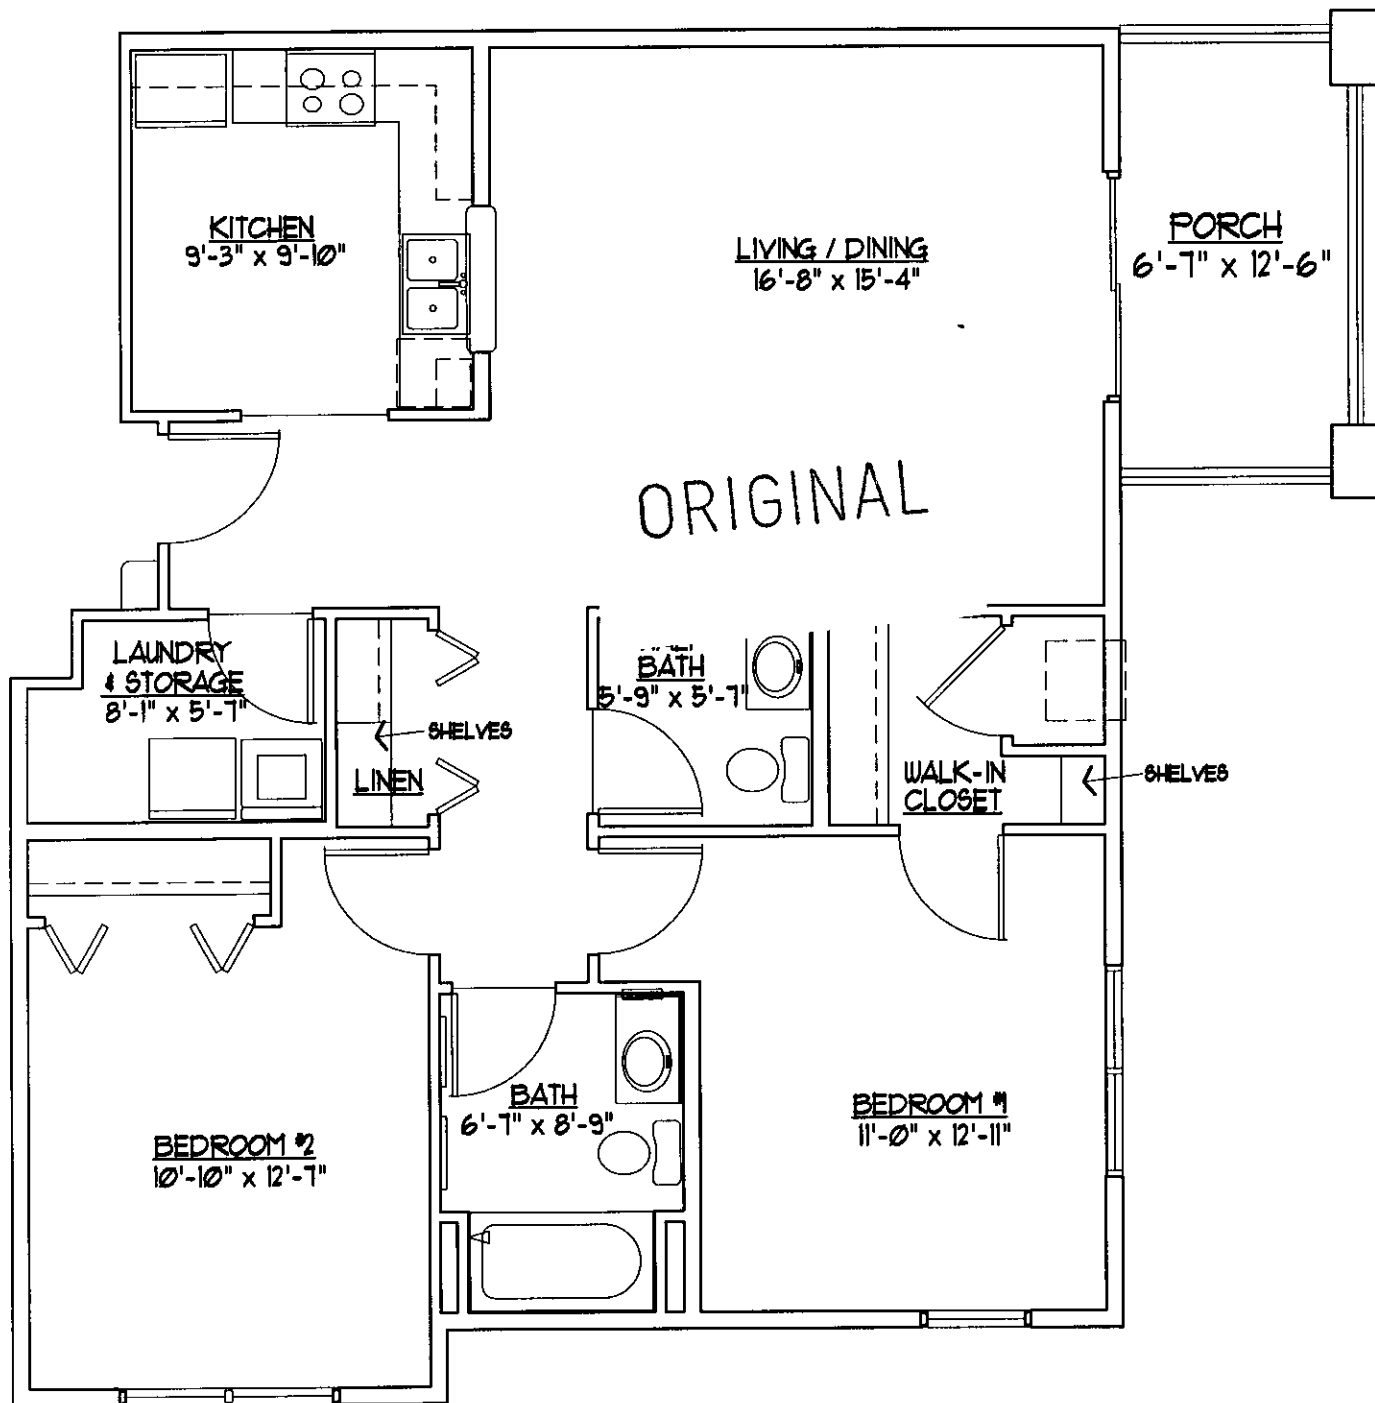

PRAIRIE OAKS SENIOR HOUSING

Unit C1

Two Bedrooms with One Full and One Half Bath
1035 Square Feet