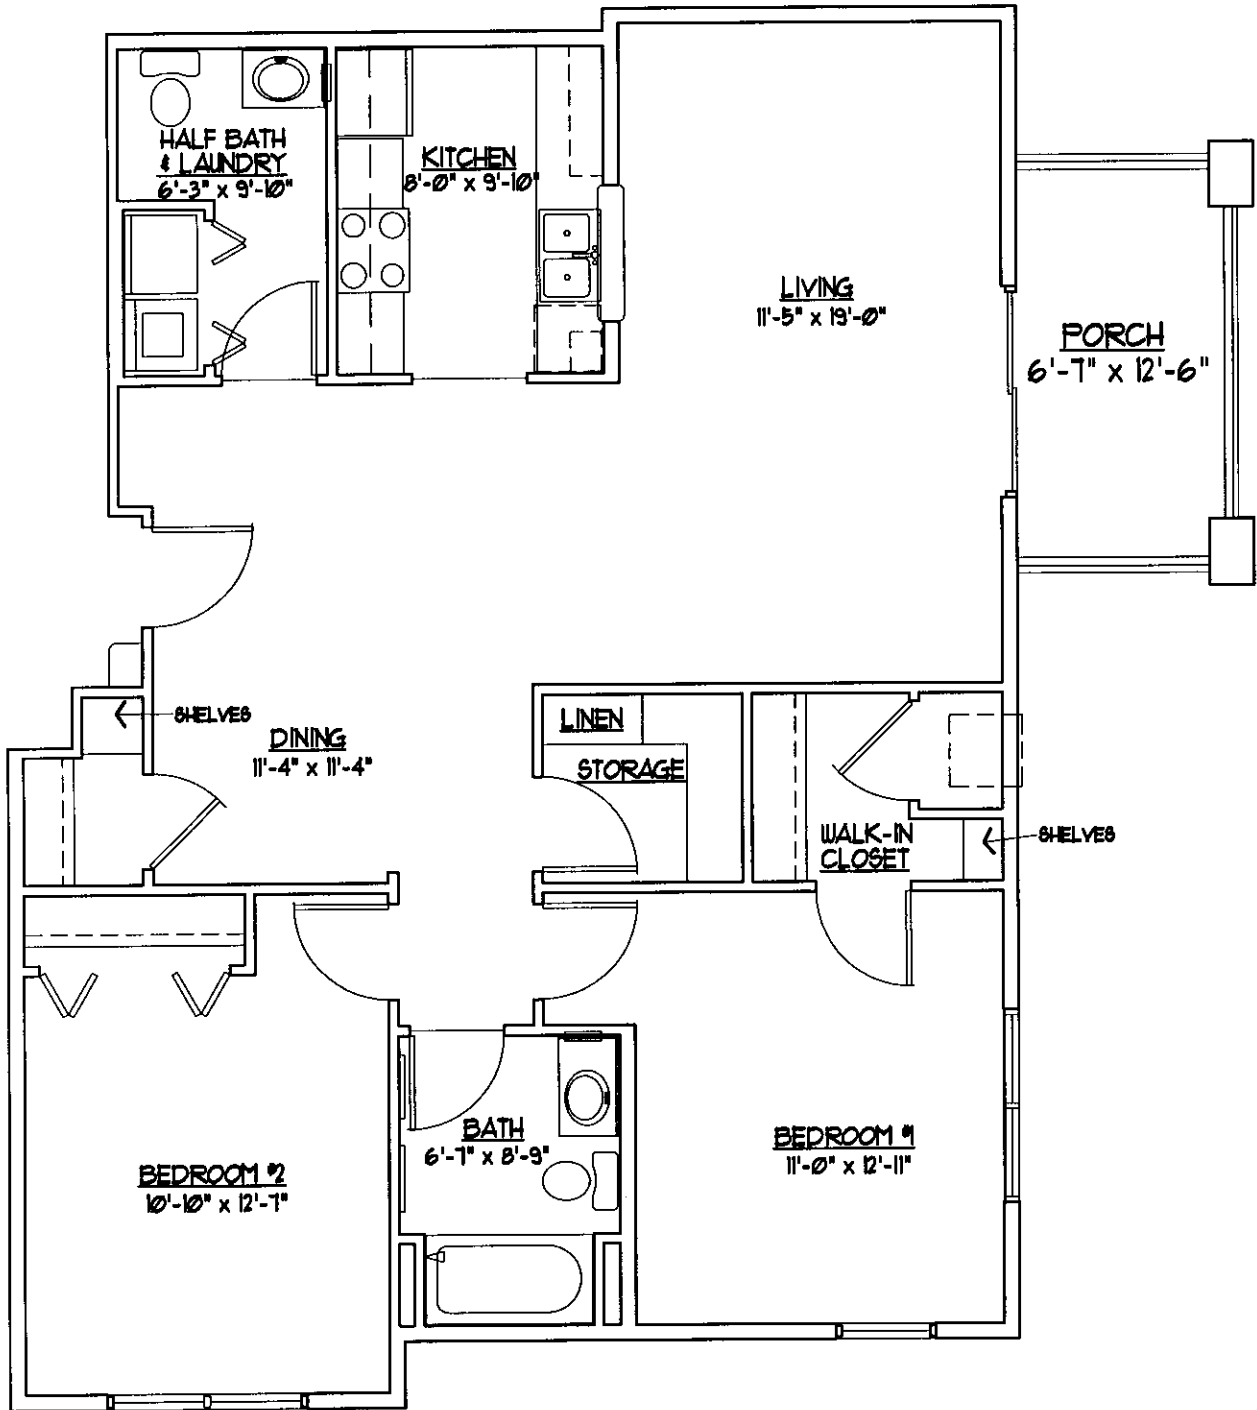

# PRAIRIE OAKS SENIOR HOUSING

ORIGINAL

## UNIT C2

Two Bedrooms with One Full and One Half Bath  
1150 Square Feet