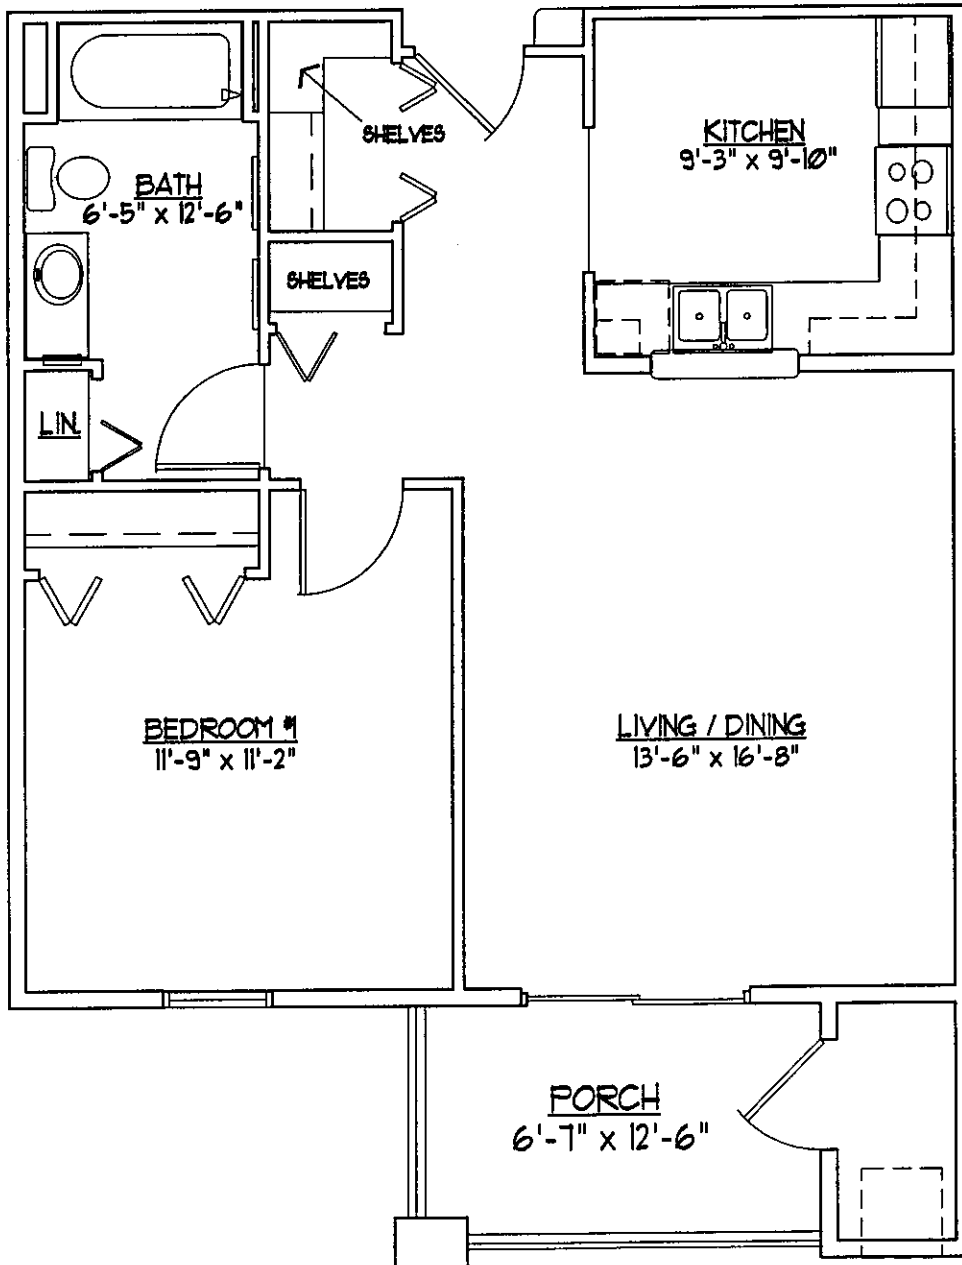

# PRAIRIE OAKS SENIOR HOUSING

**Unit D**  
**One Bedroom with One Bath**  
**730 Square Feet**