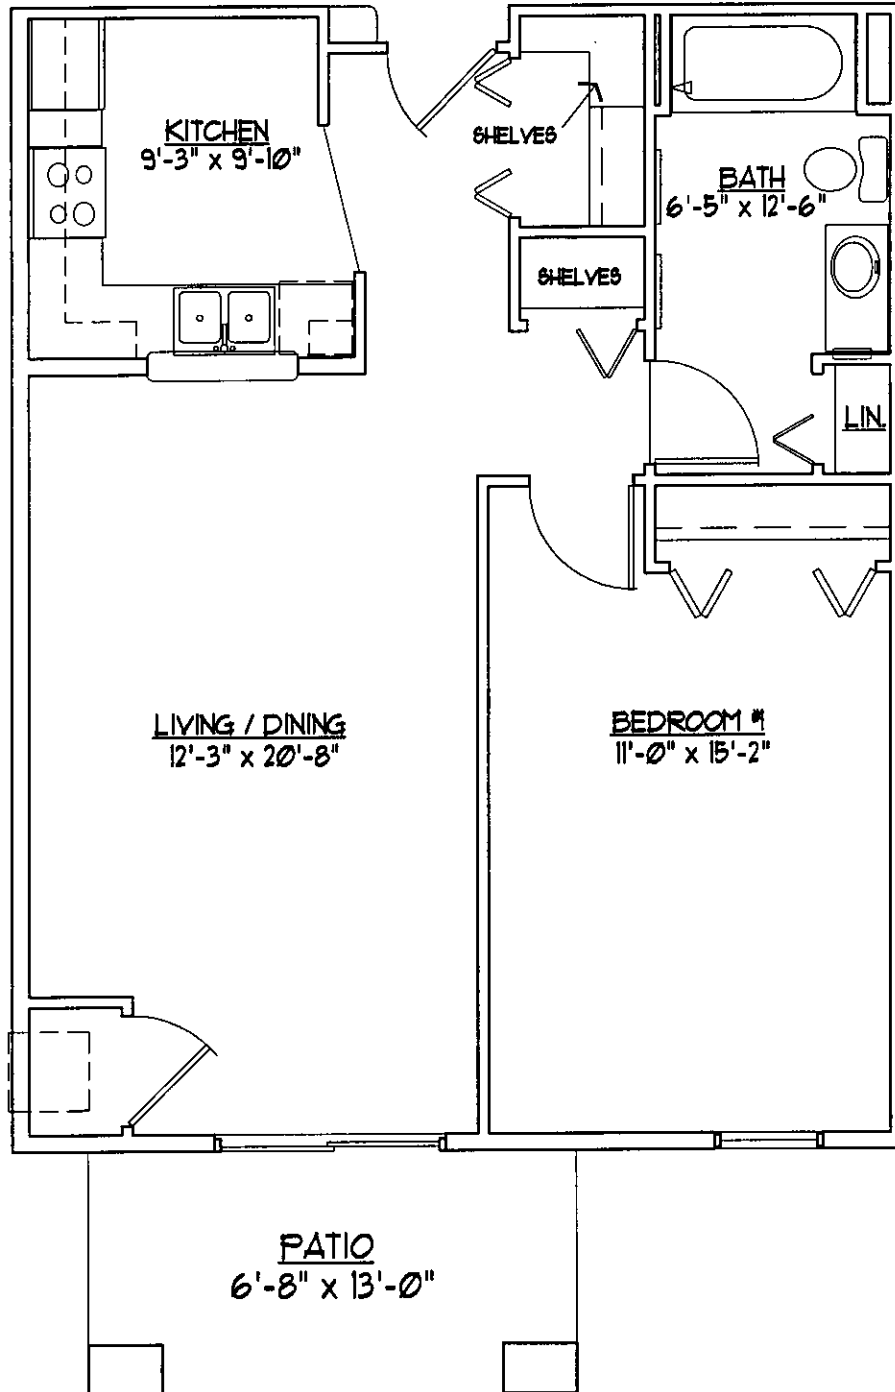

PRAIRIE OAKS SENIOR HOUSING

Unit D1
One Bedroom with One Bath
750 Square Feet