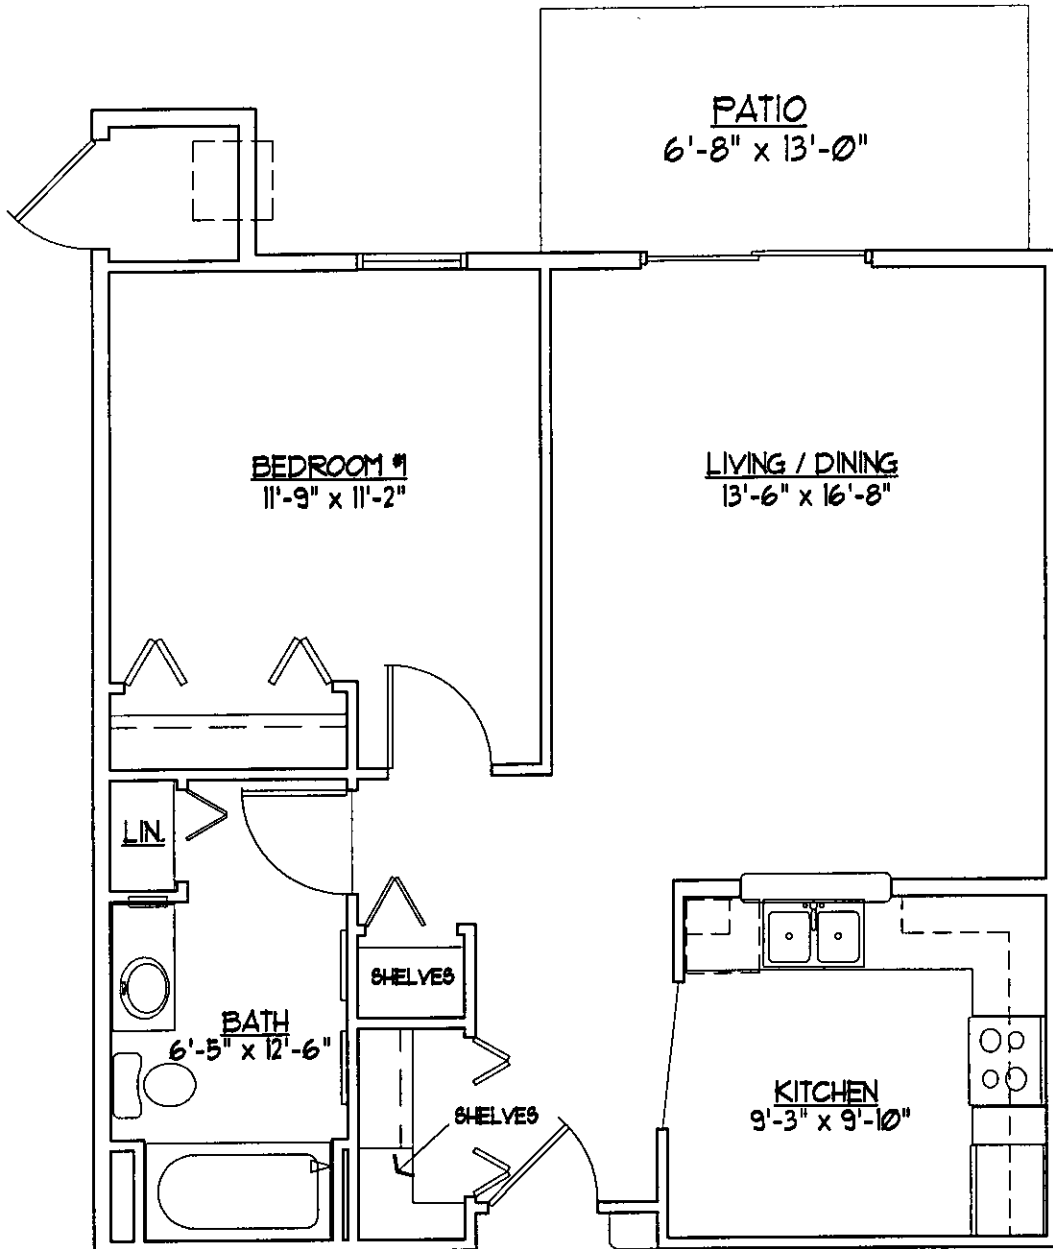

# PRAIRIE OAKS SENIOR HOUSING

**Unit D2**  
**One Bedroom with One Bath**  
**720 Square Feet**