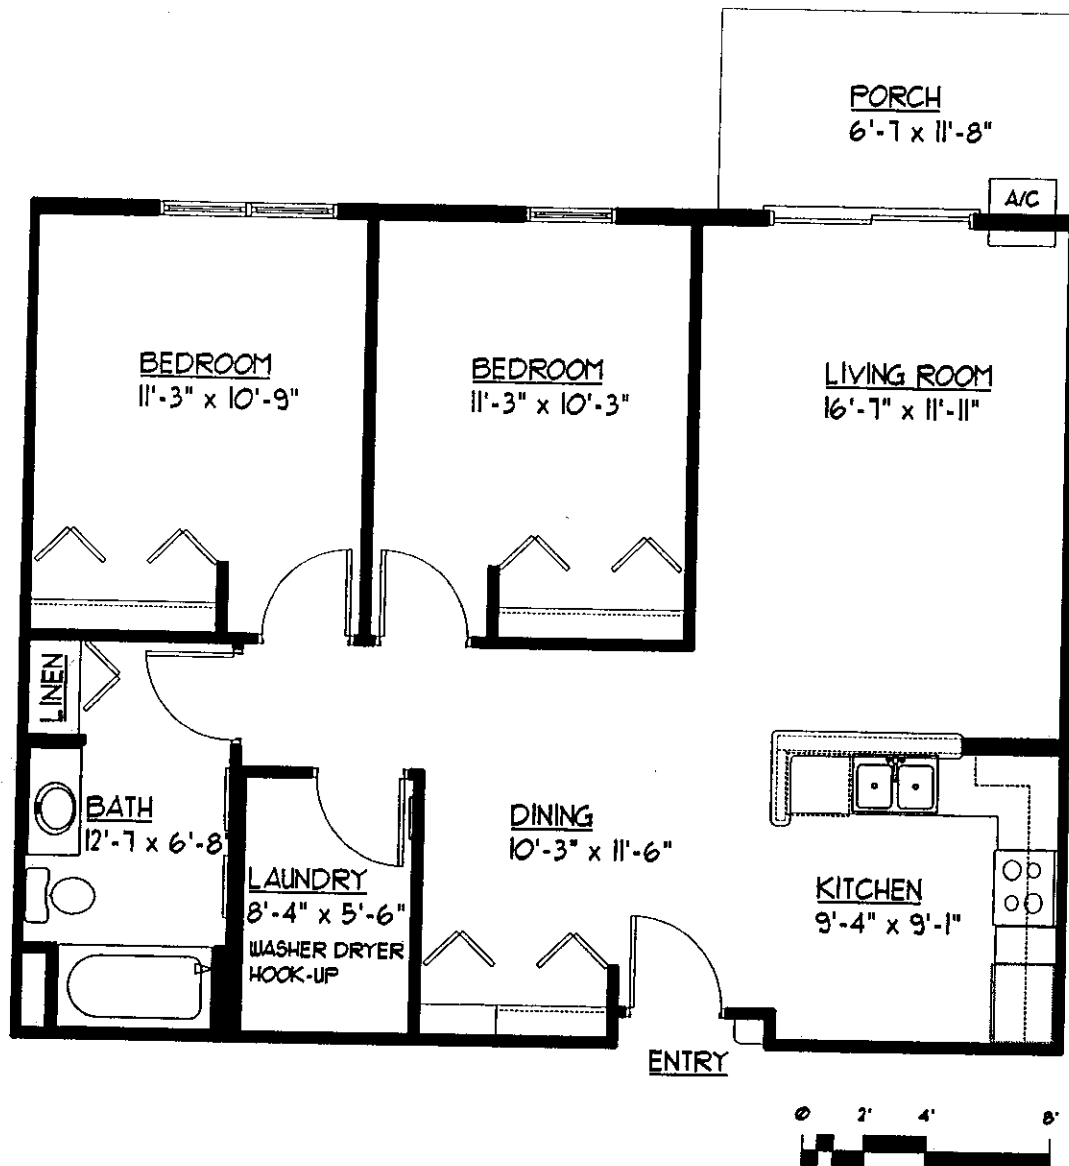

PRAIRIE OAKS SENIOR HOUSING II

1049 ENTERPRISE DRIVE
VERONA, WISCONSIN 53593

608-848-1588

Another quality development by Horizon

www.goprairieoaks.com

UNIT A

Two Bedrooms with One Bath

926 Square Feet