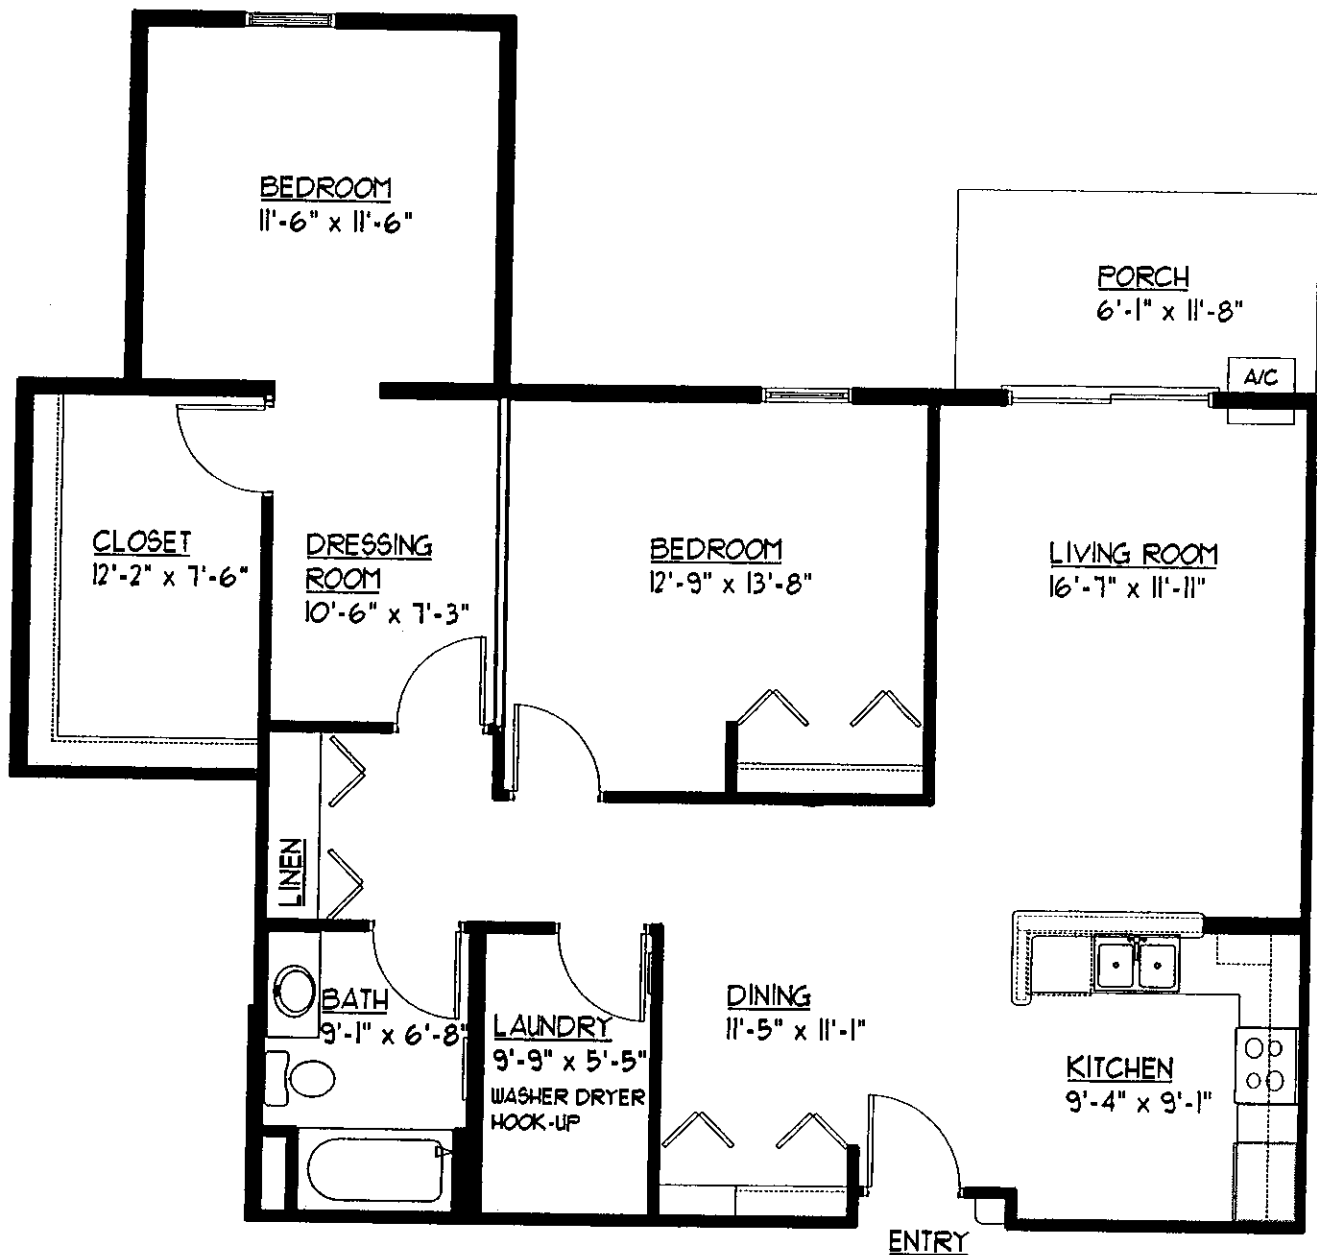

PRAIRIE OAKS SENIOR HOUSING II

1049 ENTERPRISE DRIVE
VERONA, WISCONSIN 53593

608-848-1588

Another quality development by Horizon

www.goprairieoaks.com

UNIT A2

Two Bedrooms with One Bath

1134 Square Feet