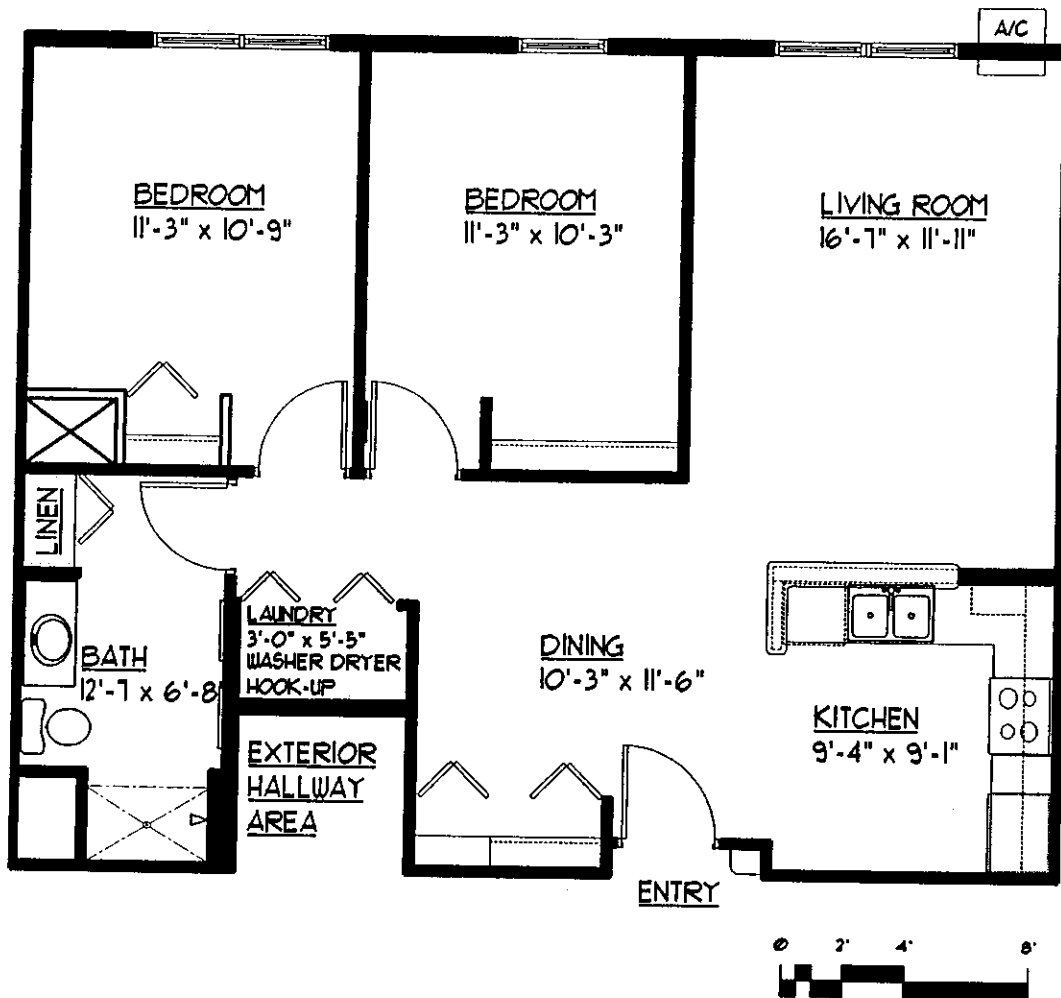

PRAIRIE OAKS SENIOR HOUSING II

1049 ENTERPRISE DRIVE
VERONA, WISCONSIN 53593

608-848-1588

Another quality development by Horizon

www.goprairieoaks.com

UNIT A3 with SHOWER

Two Bedrooms with One Bath

895 Square Feet