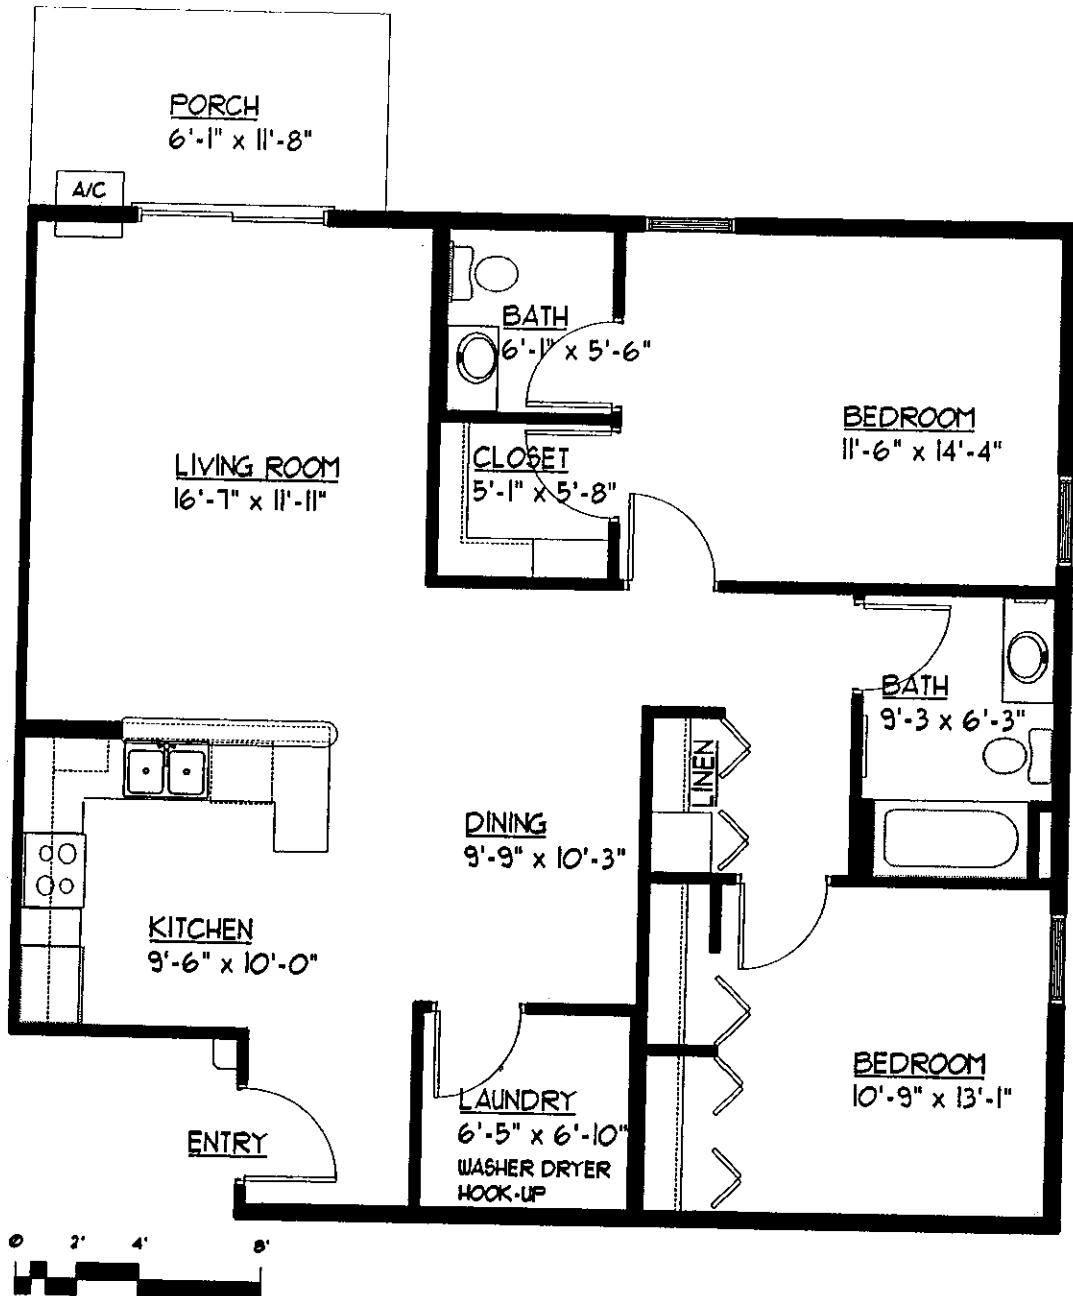

PRAIRIE OAKS SENIOR HOUSING II

1049 ENTERPRISE DRIVE
VERONA, WISCONSIN 53593

608-848-1588

Another quality development by Horizon

www.goprairieoaks.com

UNIT C

Two Bedrooms with One and One Half Baths

1090 Square Feet