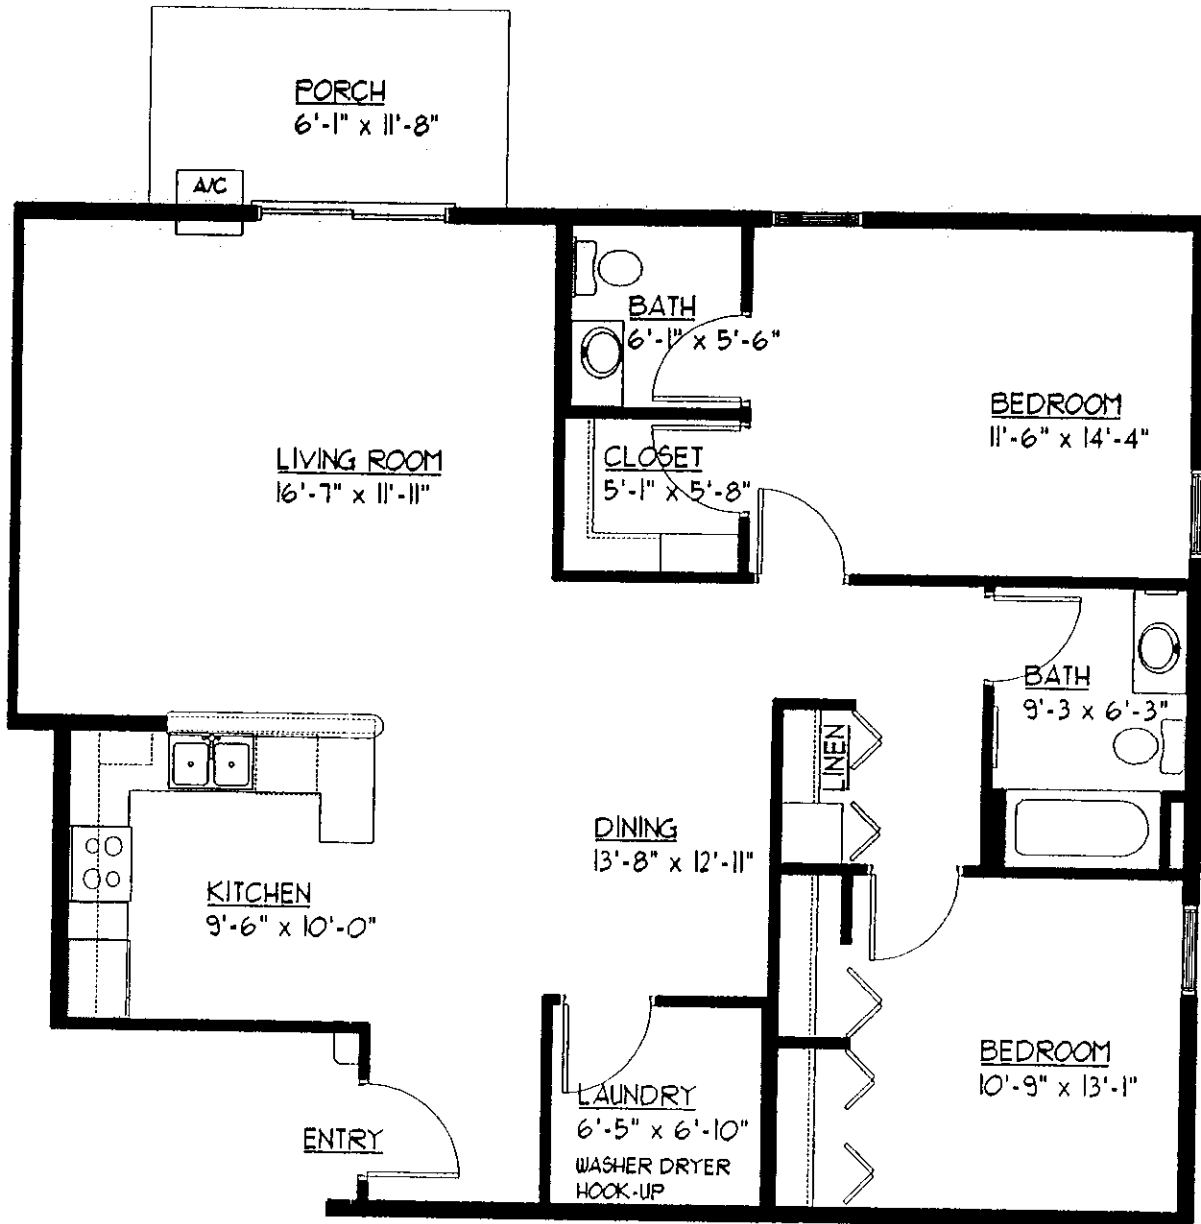

PRAIRIE OAKS SENIOR HOUSING II

1049 ENTERPRISE DRIVE
VERONA, WISCONSIN 53593

608-848-1588

Another quality development by Horizon

www.goprairieoaks.com

UNIT C1

Two Bedrooms with One and One Half Baths

1180 Square Feet