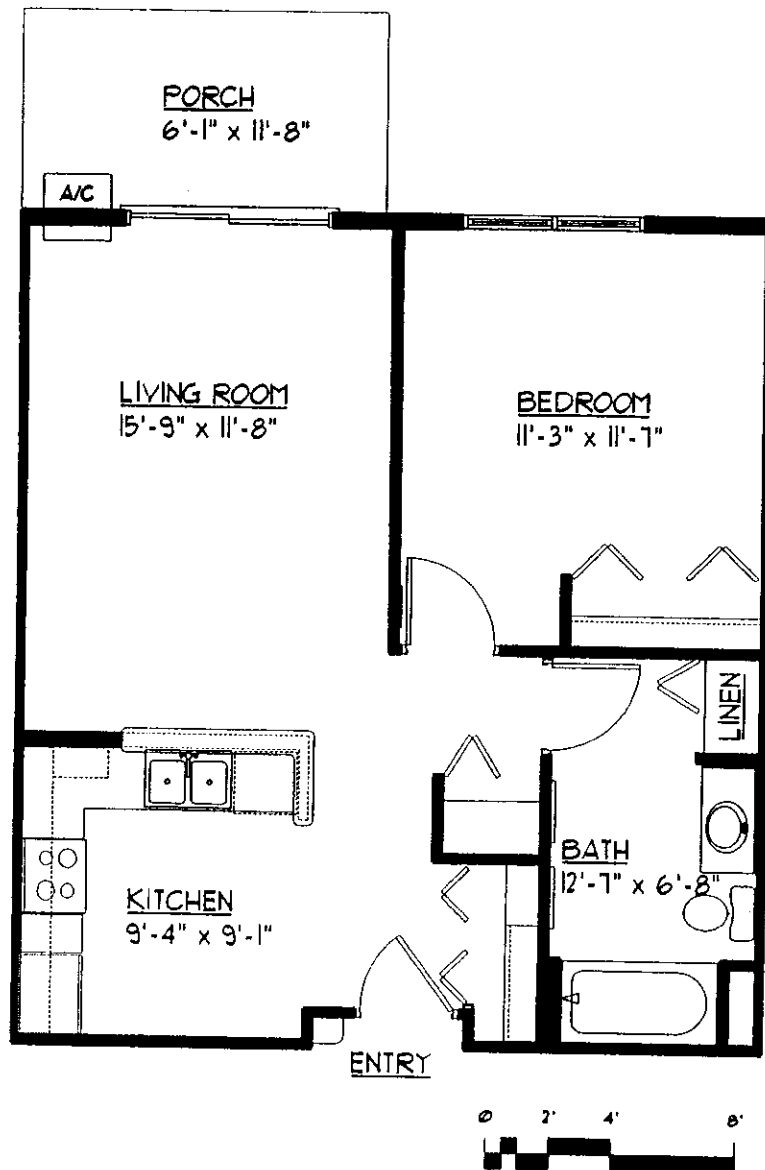

PRAIRIE OAKS SENIOR HOUSING II

1049 ENTERPRISE DRIVE
VERONA, WISCONSIN 53593

608-848-1588

Another quality development by Horizon

www.goprairieoaks.com

UNIT D

One Bedroom with One Bath

653 Square Feet