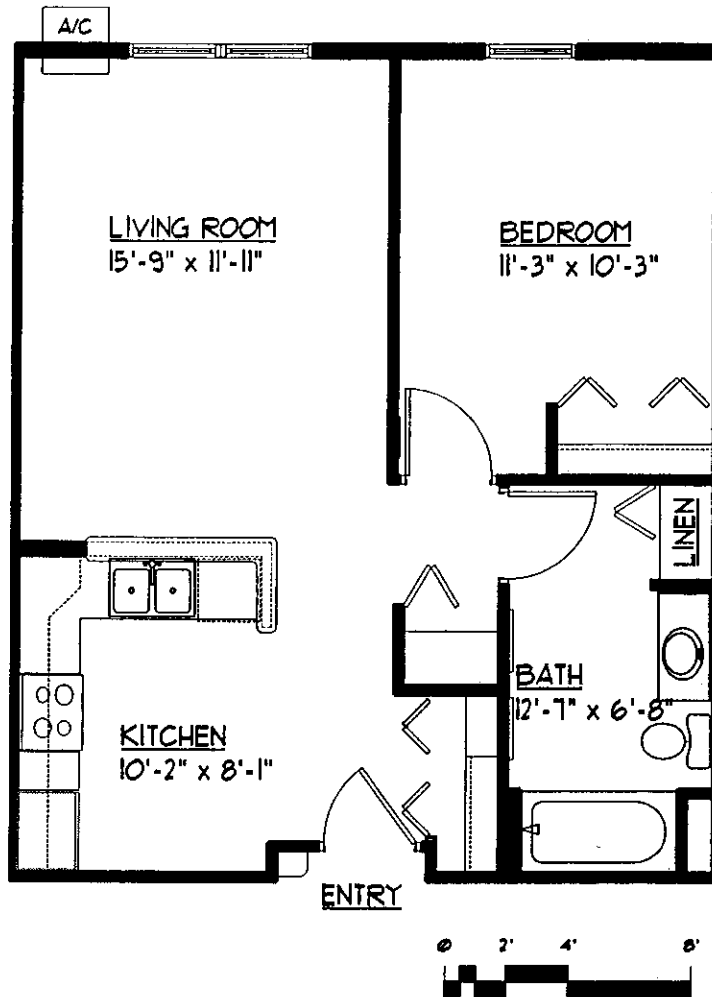

PRAIRIE OAKS SENIOR HOUSING II

1049 ENTERPRISE DRIVE
VERONA, WISCONSIN 53593

608-848-1588

Another quality development by Horizon

www.goprairieoaks.com

UNIT D1

One Bedroom with One Bath

630 Square Feet