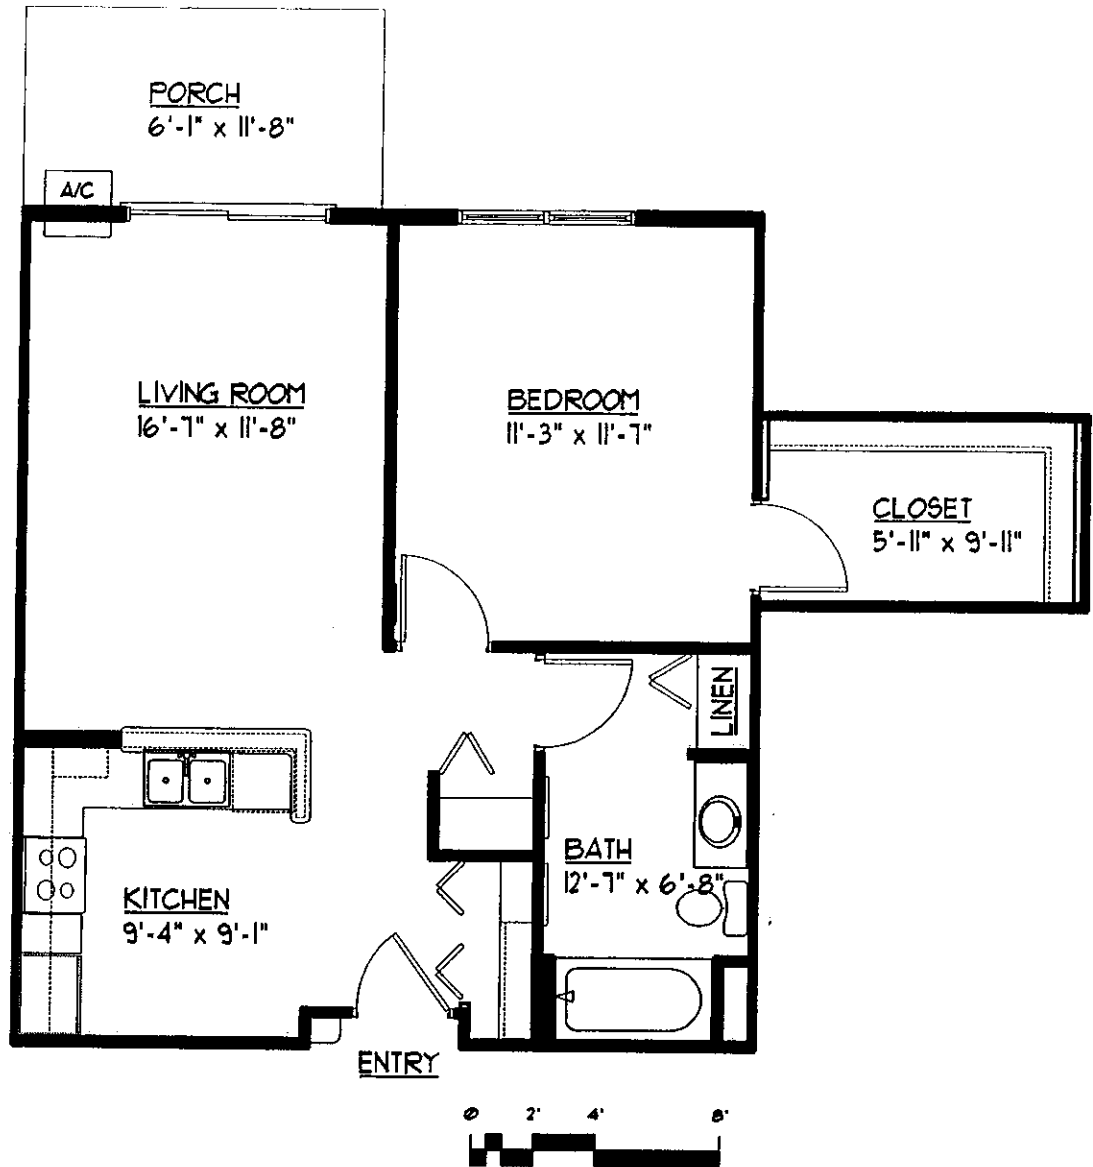

PRAIRIE OAKS SENIOR HOUSING II

1049 ENTERPRISE DRIVE
VERONA, WISCONSIN 53593

608-848-1588

Another quality development by Horizon

www.goprairieoaks.com

UNIT D4

One Bedroom with One Bath

720 Square Feet