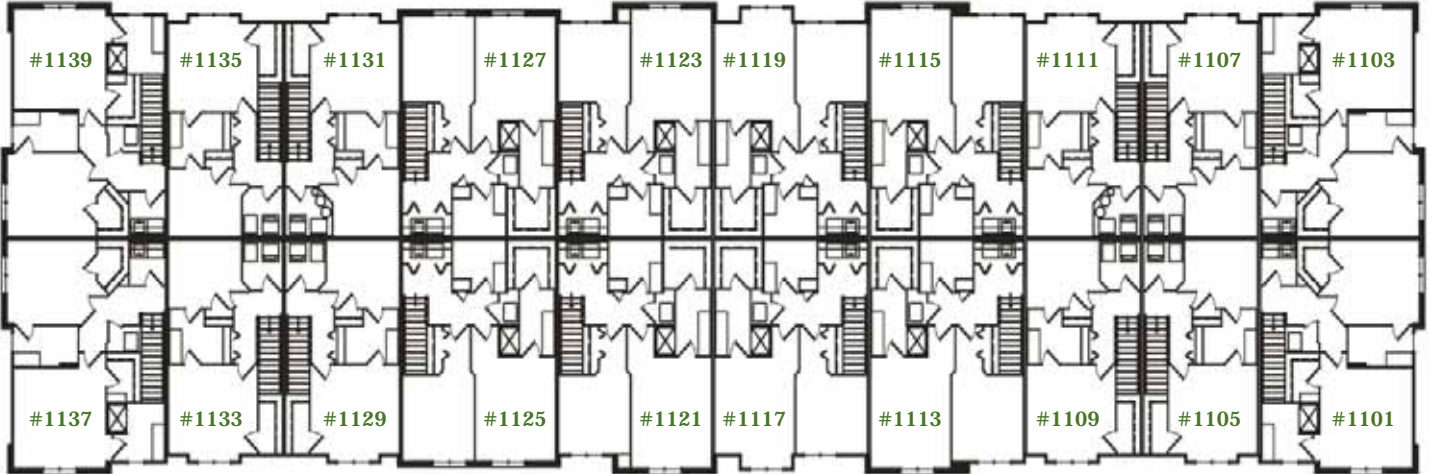

Sawgrass at Prairie Oaks Condominiums

Phase I Building

Second Floor

First Floor

Sawgrass Condominiums
1101-1183 Enterprise Drive
Verona, WI 53593
608-354-0900
www.horizondbm.com

Note: Floor plans and some building features as shown are subject to changes during construction.