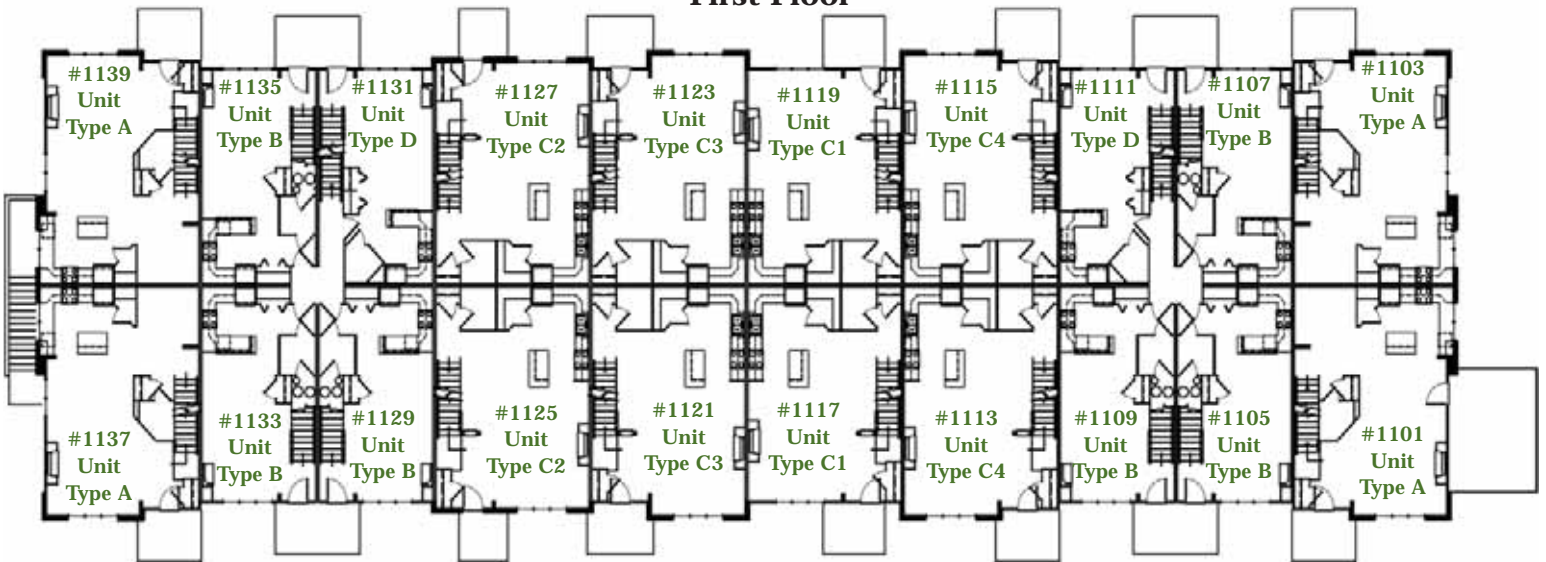

Sawgrass at Prairie Oaks Condominiums

Phase I Building

Second Floor

First Floor

Sawgrass Condominiums
1101-1183 Enterprise Drive
Verona, WI 53593
608-354-0900
www.horizondbm.com

Note: Floor plans and some building features as shown are subject to changes during construction.