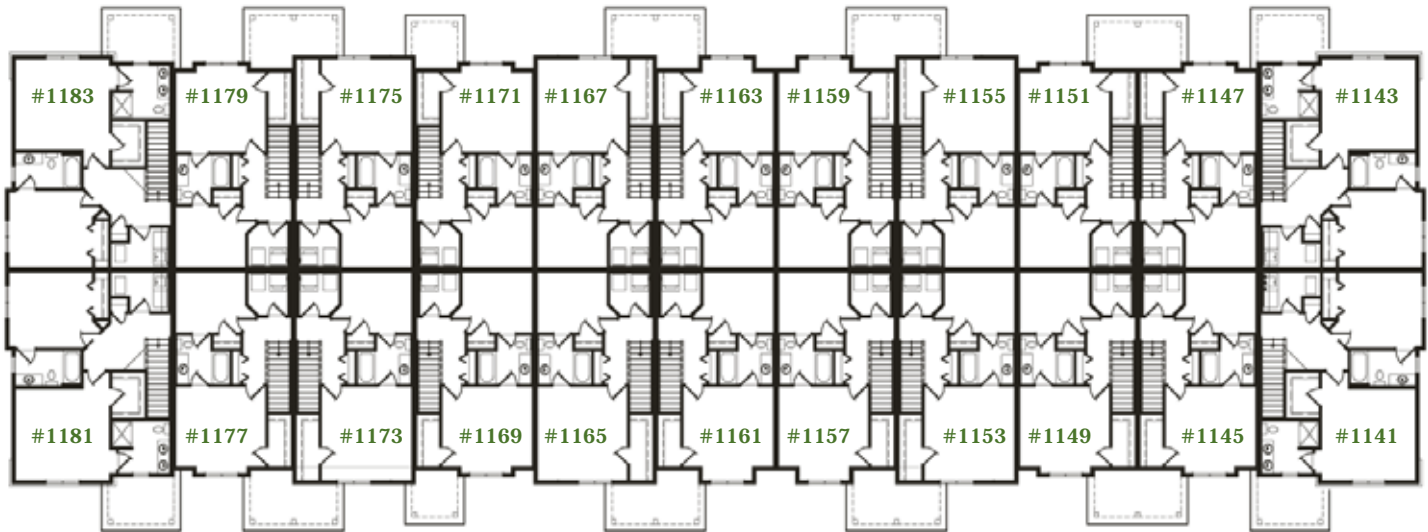

Sawgrass at Prairie Oaks Condominiums

Phase II Building

Second Floor

First Floor

Sawgrass Condominiums
1101-1183 Enterprise Drive
Verona, WI 53593
608-354-0900
www.horizondbm.com

Note: Floor plans and some building features as shown are subject to changes during construction.