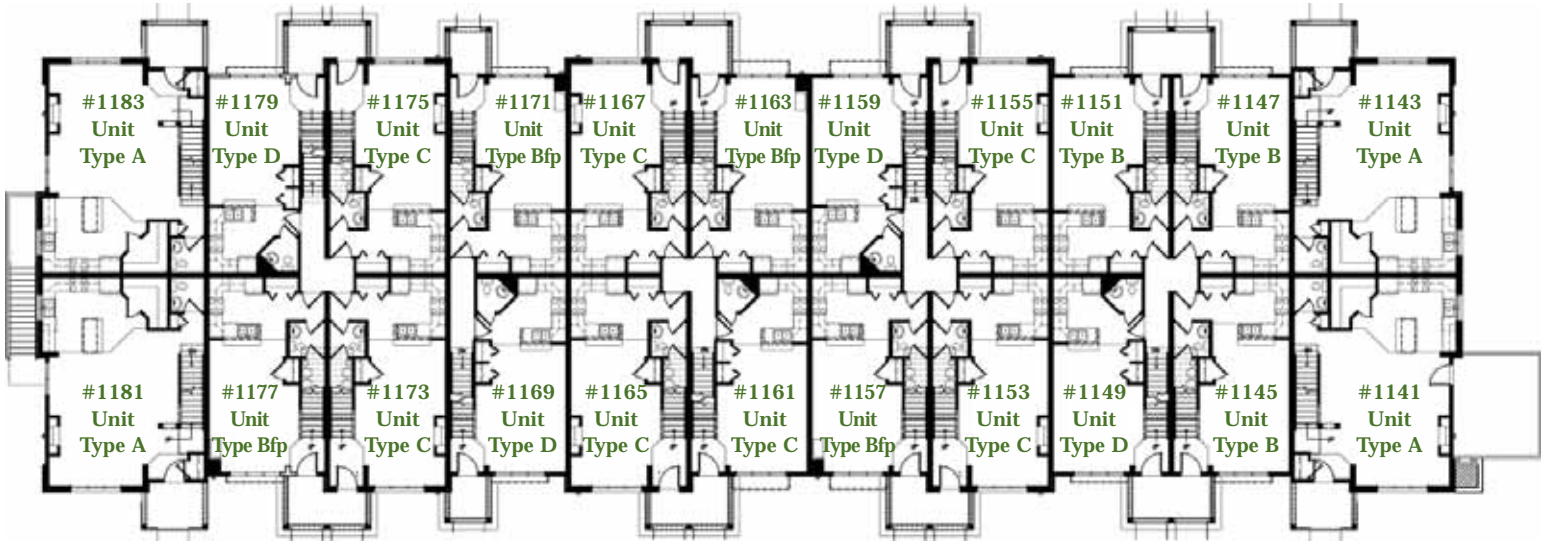

Sawgrass at Prairie Oaks Condominiums

Phase II Building

Second Floor

First Floor

Sawgrass Condominiums
1101-1183 Enterprise Drive
Verona, WI 53593
608-354-0900
www.horizondbm.com

Note: Floor plans and some building features as shown are subject to changes during construction.