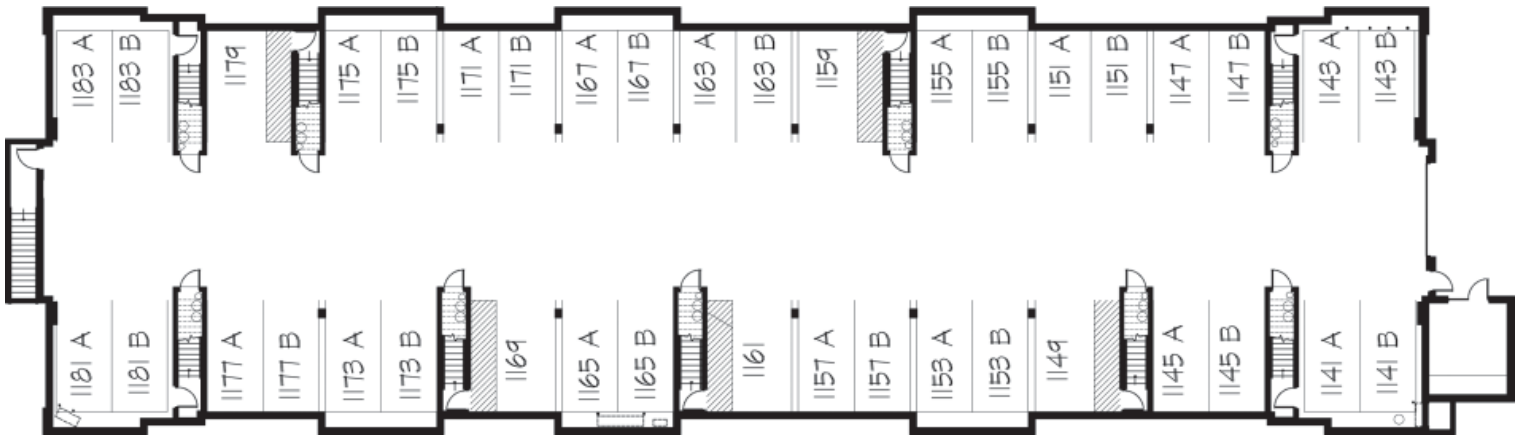

Sawgrass at Prairie Oaks Condominiums

Phase II Building